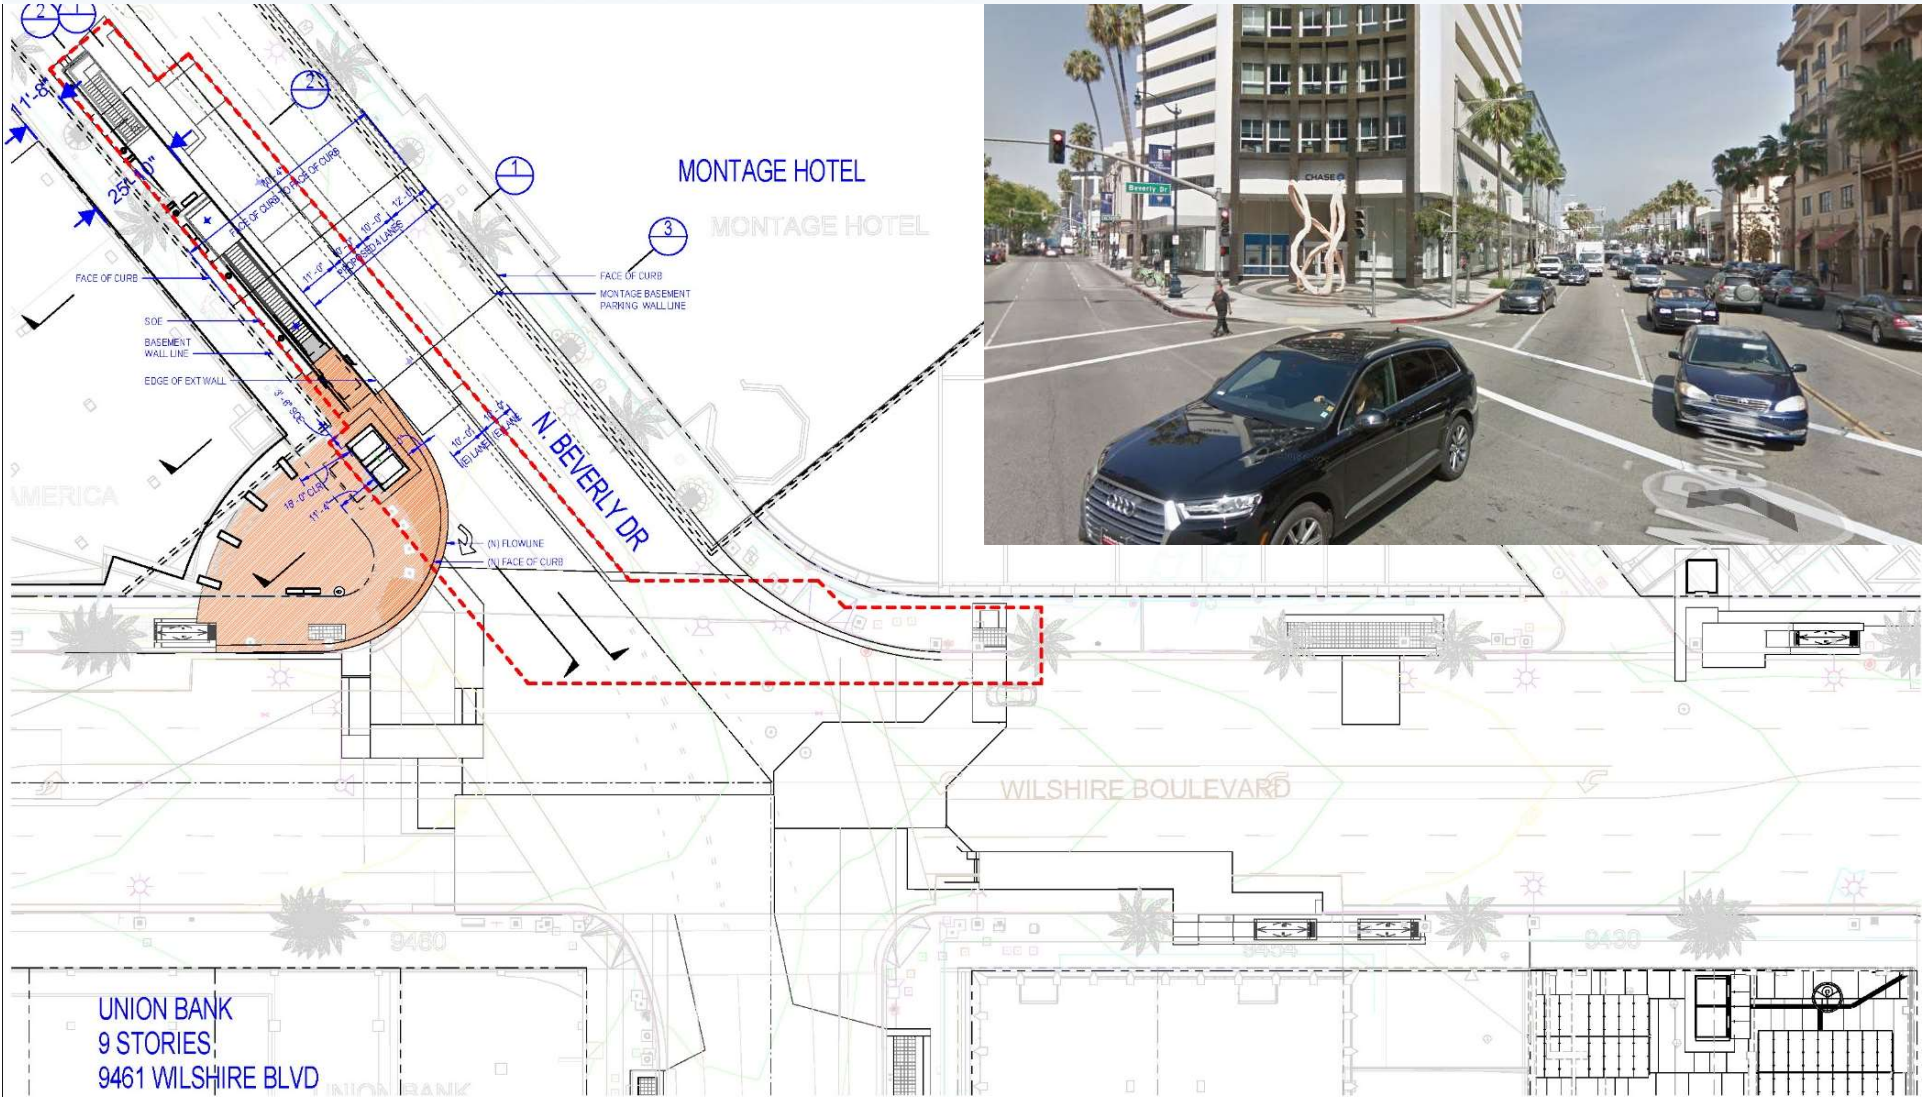

North Portal - Option 1 – N. Beverly Drive